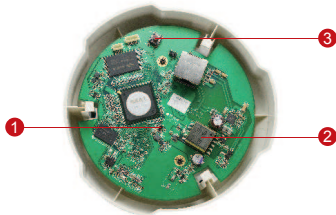

D51

1MP Indoor Dome with Fixed lens

- Progressive Scan CMOS
- Minimum illumination 0.1 Lux at F2.0
- Built-in f3.6mm / F2.0 Megapixel fixed lens
- 30 fps at 1280 x 720 resolution
- Selectable H.264 HP, MJPEG compressions with dual streaming
- Powered by PoE Class 2
- Video motion detection

PHOTO INDICATION

- ① Power LED
- ② Ethernet Port
- ③ Reset Button

DIMENSION DIAGRAM

Unit: mm [inch]

ACCESSORY OPTIONS

Dome Cover

PDCX-0104		3-inch, smoke, non-vandal proof
-----------	--	---------------------------------

PRODUCT SPECIFICATION**D51****• Device**

Device Type	Fixed Indoor Dome Camera
Image Sensor	Progressive Scan CMOS
Day / Night	No
Minimum Illumination	Color: 0.1 lux at F2.0 (30 IRE, 2400°K)
Mechanical IR Cut Filter	No
IR Sensitivity Range	No
IR LED	No
Electronic Shutter	1/5 ~ 1/2,000 sec (manual mode); 1/5 ~ 1/10,000 sec (auto mode)

• General

Power Source / Consumption	PoE Class 2 (IEEE802.3af) / 3.79 W
Weight	292 g (0.64 lb)
Dimensions (Ø x H)	128 mm x 99 mm (5.04" x 3.90")
Mount Type	Surface, Pendant, Wall, Corner, Pole, Flush
Operating Temperature	-10 °C ~ 50 °C (14 °F ~ 122 °F)
Operating Humidity	10% ~ 85% RH
Approvals	CE (EN 55022 Class B, EN 55024), FCC (Part15 Subpart B Class B)