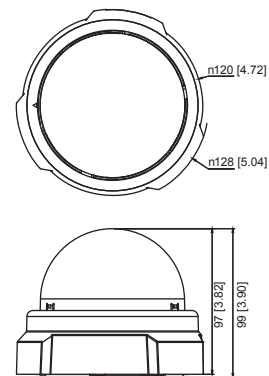

PHOTO INDICATION

- ① Power LED
- ② Ethernet Port
- ③ Reset Button

DIMENSION DIAGRAM

Unit: mm [inch]

ACCESSORY OPTIONS

Dome Cover

PDCX-0104		3-inch, smoke, non-vandal proof
-----------	--	---------------------------------

• Lens

Focal Length / Aperture	Fixed focal, f3.6 mm / F2.0
Iris	Fixed iris
Focus	Fixed focus
Lens Mount	Board Mount
Horizontal Viewing Angle	61°
Viewing Angle Adjustment	Pan: 0° - 330°; Tilt: 0° - 180°

• General

Power Source / Consumption	PoE Class 2 (IEEE802.3af) / 3.79 W
Weight	292 g (0.64 lb)
Dimensions (Ø x H)	128 mm x 99 mm (5.04" x 3.90")
Mount Type	Surface, Pendant, Wall, Corner, Pole, Flush
Operating Temperature	-10 °C ~ 50 °C (14 °F ~ 122 °F)
Operating Humidity	10% ~ 85% RH
Approvals	CE (EN 55022 Class B, EN 55024), FCC (Part15 Subpart B Class B)