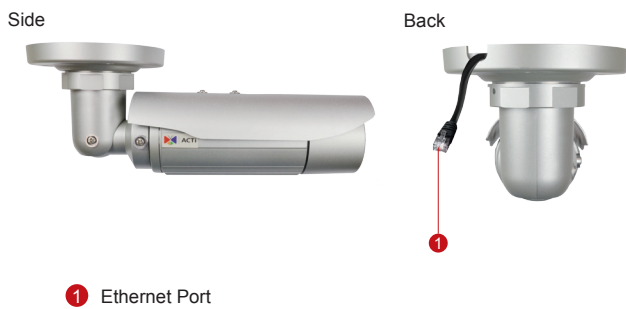

E46

3MP Bullet with D/N, IR,
Superior WDR, Vari-focal lens

- Progressive Scan CMOS
- Day and night function with mechanical IR cut filter
- Minimum illumination 0 lux with IR LED on
- Built-in f2.8~12mm / F1.4 Megapixel vari-focal lens
- 15 fps at 2048 x 1536 resolution
- Selectable H.264 HP, MJPEG compressions with dual streaming
- Video Motion Detection
- Superior WDR
- Weatherproof IP66 rated casing
- Powered by PoE Class 2

PHOTO INDICATION

DIMENSION DIAGRAM

Unit: mm [inch]

PRODUCT SPECIFICATION

E46

• Device

Device Type	Bullet Camera
Image Sensor	Progressive Scan CMOS
Sensor Size	1/3"
Day / Night	Yes
Minimum Illumination	Color: 0.1 lux at F1.4 (30 IRE, 2400°K); B/W: 0 lux (IR LED on)
Color to B/W switch	ISP based switch, configurable
Mechanical IR Cut Filter	Yes
IR Sensitivity Range	700~1100nm
IR LED	IR LED x 15 (850 nm)
IR Working Distance	15 m (0 lux, 30 IRE, Max exposure gain)
Electronic Shutter	1/5 ~ 1/2,000 sec (manual mode); 1/5 ~ 1/10,000 sec (auto mode)

• Lens

Focal Length / Aperture	Vari-focal, f2.8 - 12 mm / F1.4
Iris	Fixed iris
Focus	Manual focus
Mount Type	Board Mount
Horizontal Viewing Angle	70.5°~28.8°

• Video

Compression	H.264 HP, MJPEG
Maximum Frame Rate vs. Resolution	15 fps at 2048 x 1536; 30 fps at 1920 x 1080; 30 fps at 1280 x 720; 30 fps at 640 x 480
Multi-Streaming	Simultaneous dual streams based on two configurations
Bit Rate	28 Kbps - 6 Mbps (per stream)
Bit Rate Mode	Constant, Variable
Image Enhancement	Superior WDR; White balance: automatic, hold, and manual; Brightness; Contrast; Sharpness(auto); Auto gain control; Digital noise reduction; Flickerless
Privacy Mask	4 configurable regions
Text Overlay	User defined text on video
Image Orientation	Image flip and mirror