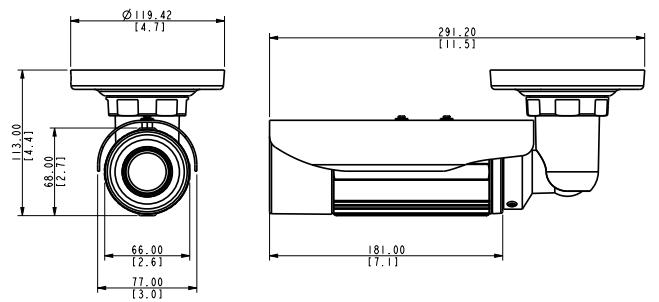

PHOTO INDICATION

DIMENSION DIAGRAM

Unit: mm [inch]

PRODUCT SPECIFICATION

E46

• Device

Device Type	Bullet Camera
Image Sensor	Progressive Scan CMOS
Sensor Size	1/3"
Day / Night	Yes
Minimum Illumination	Color: 0.1 lux at F1.4 (30 IRE, 2400°K); B/W: 0 lux (IR LED on)
Color to B/W switch	ISP based switch, configurable
Mechanical IR Cut Filter	Yes
IR Sensitivity Range	700~1100nm
IR LED	IR LED x 15 (850 nm)
IR Working Distance	15 m (0 lux, 30 IRE, Max exposure gain)
Electronic Shutter	1/5 ~ 1/2,000 sec (manual mode); 1/5 ~ 1/10,000 sec (auto mode)

• Lens

Focal Length / Aperture	Vari-focal, f2.8 - 12 mm / F1.4
Iris	Fixed iris
Focus	Manual focus
Mount Type	Board Mount
Horizontal Viewing Angle	70.5°~28.8°

• Video

Compression	H.264 HP, MJPEG
Maximum Frame Rate vs. Resolution	15 fps at 2048 x 1536; 30 fps at 1920 x 1080; 30 fps at 1280 x 720; 30 fps at 640 x 480
Multi-Streaming	Simultaneous dual streams based on two configurations
Bit Rate	28 Kbps - 6 Mbps (per stream)
Bit Rate Mode	Constant, Variable
Image Enhancement	Superior WDR; White balance: automatic, hold, and manual; Brightness; Contrast; Sharpness(auto); Auto gain control; Digital noise reduction; Flickerless
Privacy Mask	4 configurable regions
Text Overlay	User defined text on video
Image Orientation	Image flip and mirror

• General

Power Source / Consumption	PoE Class 2 (IEEE802.3af) / 4.8 W (IR on)
Weight	651g (1.44 lb)
Dimensions (Ø x L)	66 mm x 291 mm (2.6" x 11.5")
Bundled Accessories	Weatherproof Connector Kit
Environmental Casing	Weatherproof (IP66 rated)
Mount Type	Wall, Ceiling
Starting Temperature	-20 °C ~ 50 °C (-4 °F ~ 122 °F)
Operating Temperature	-40 °C ~ 50 °C (-40 °F ~ 122 °F)
Operating Humidity	10% ~ 85% RH
Approvals	CE (EN 55022 Class B, EN 55024), FCC (Part15 Subpart B Class B), IP66