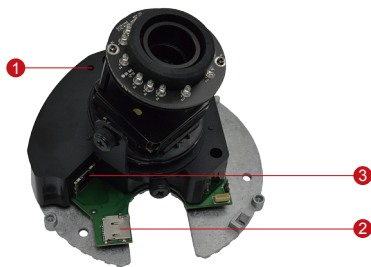

# E64

1MP Indoor Dome with D/N, IR, Superior WDR, Vari-focal lens

- Progressive Scan CMOS
- Day and night function with mechanical IR cut filter
- Minimum illumination 0 lux with IR LED on
- Built-in f2.8~12mm / F1.4 Megapixel vari-focal lens
- 30 fps at 1280 x 720 resolution
- Selectable H.264 HP, MJPEG compressions with dual streaming
- Video Motion Detection
- Superior WDR
- Powered by PoE Class 2

## PHOTO INDICATION

- 1 Reset Button
- 2 MicroSDHC Card Slot
- 3 Ethernet Port

#### • General

Power Source / Consumption	PoE Class 2 (IEEE802.3af) / 5.39 W (IR on)
Weight	503 g (1.11 lb)
Dimensions (Ø x H)	146 mm x 113.9 mm (5.8" x 4.5")
Mount Type	Surface, Pendant, Wall, Corner, Pole, Flush, Gang Box
Operating Temperature	-10°C ~ 50°C (14°F ~ 122°F)
Operating Humidity	10% ~ 85% RH
Approvals	CE (EN 55022 Class B, EN 55024), FCC (Part15 Subpart B Class B)