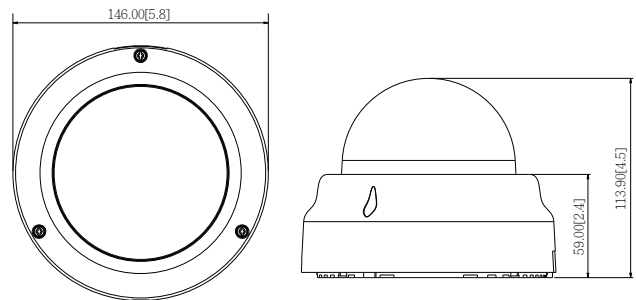

PHOTO INDICATION

- 1 Reset Button
- 2 MicroSDHC Card Slot
- 3 Ethernet Port

DIMENSION DIAGRAM

Unit: mm [inch]

ACCESSORY OPTIONS

Dome Cover		
PDCX-1101		4-inch, smoke, vandal proof

Popular Mounting Solutions		
Surface	Accessories not required	
Wall	PMAX-0308	
Pendant	PMAX-0101 PMAX-0103	
Corner	PMAX-0101 PMAX-0303 PMAX-0402	
Pole	PMAX-0101 PMAX-0303 PMAX-0503	
Flush	PMAX-1003	
Gang Box	PMAX-0803	

• Interface

Local Storage	MicroSDHC memory card slot (card not included)
---------------	--

• General

Power Source / Consumption	PoE Class 2 (IEEE802.3af) / 5.39 W (IR on)
Weight	503 g (1.11 lb)
Dimensions (Ø x H)	146 mm x 113.9 mm (5.8" x 4.5")
Mount Type	Surface, Pendant, Wall, Corner, Pole, Flush, Gang Box
Operating Temperature	-10°C ~ 50°C (14°F ~ 122°F)
Operating Humidity	10% ~ 85% RH
Approvals	CE (EN 55022 Class B, EN 55024), FCC (Part15 Subpart B Class B)