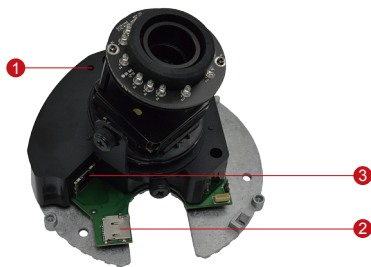

E65

3MP Indoor Dome with D/N, IR, Superior WDR, Vari-focal lens

- Progressive Scan CMOS
- Day and night function with mechanical IR cut filter
- Minimum illumination 0 lux with IR LED on
- Built-in f2.8~12mm / F1.4 Megapixel vari-focal lens
- 15 fps at 2048 x 1536 resolution
- Selectable H.264 HP, MJPEG compressions with dual streaming
- Video Motion Detection
- Superior WDR
- Powered by PoE Class 2

PHOTO INDICATION

- 1 Reset Button
- 2 MicroSDHC Card Slot
- 3 Ethernet Port

DIMENSION DIAGRAM

Unit: mm [inch]

ACCESSORY OPTIONS

Dome Cover		
PDCX-1101		4-inch, smoke, vandal proof

Popular Mounting Solutions		
Surface	Accessories not required	
Wall	PMAX-0308	
Pendant	PMAX-0101 PMAX-0103	
Corner	PMAX-0101 PMAX-0303 PMAX-0402	
Pole	PMAX-0101 PMAX-0303 PMAX-0503	
Flush	PMAX-1003	
Gang Box	PMAX-0803	

* For more mounting solutions, please refer to Mounting Accessory section of Buyer's Guide or Project Planner on www.acti.com

PRODUCT SPECIFICATION

E65

• Device

Device Type	Indoor Dome Camera
Image Sensor	Progressive Scan CMOS
Sensor Size	1/3"
Day / Night	Yes
Minimum Illumination	Color: 0.1 lux at F1.4 (30 IRE, 2400°K); B/W: 0 lux (IR LED on)
Color to B/W switch	ISP based switch, configurable
Mechanical IR Cut Filter	Yes
IR Sensitivity Range	700~1100nm
IR LED	IR LED x 15 (850nm)
IR Working Distance	15 m (0 lux, 30 IRE, Max exposure gain)
Electronic Shutter	1/5 ~ 1/2,000 sec (manual mode); 1/5 ~ 1/10,000 sec (auto mode)

• Lens

Focal Length / Aperture	Vari-focal, f2.8 - 12 mm / F1.4
Iris	Fixed iris
Focus	Manual focus
Mount Type	Board Mount
Horizontal Viewing Angle	70.5° - 28.8°
Viewing Angle Adjustment	Pan: 0° - 360°; Tilt: 25° - 155°; Rotate: 0° - 360°