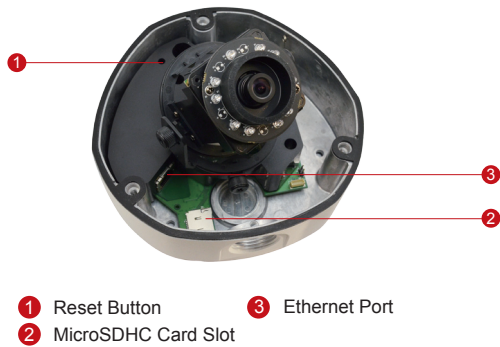

E71

1MP Outdoor Dome with D/N, IR, Basic WDR, Vari-focal lens

- Progressive Scan CMOS
- Day and night function with mechanical IR cut filter
- Minimum illumination 0 lux with IR LED on
- Built-in f2.93mm / F2.0 Megapixel fixed lens
- 30 fps at 1280 x 720 resolution
- Selectable H.264 HP, MJPEG compressions with dual streaming
- Video motion detection
- Basic WDR
- Vandal proof IK10 rated and weatherproof IP66 rated casing
- MircoSDHC card slot for local storage
- Powered by PoE Class 2

PHOTO INDICATION

- 1 Reset Button
- 2 MicroSDHC Card Slot
- 3 Ethernet Port

DIMENSION DIAGRAM

Unit: mm [inch]

ACCESSORY OPTIONS

Dome Cover		
PDCX-1101		4-inch, smoke, vandal proof

Popular Mounting Solutions		
Surface	Accessories not required	
Wall	PMAX-0308	
Pendant	PMAX-0101 PMAX-0103	
Corner	PMAX-0101 PMAX-0303 PMAX-0402	
Pole	PMAX-0101 PMAX-0303 PMAX-0503	
Flush	PMAX-1003	

* For more mounting solutions, please refer to Project Planner on www.acti.com

PRODUCT SPECIFICATION

E71

• Device

Device Type	Outdoor Dome Camera
Image Sensor	Progressive Scan CMOS
Sensor Size	1/4"
Day / Night	Yes
Minimum Illumination	Color: 0.1 lux at F2.0 (30 IRE, 2400°K); B/W: 0 lux (IR LED on)
Color to B/W switch	ISP based switch, configurable
Mechanical IR Cut Filter	Yes
IR Sensitivity Range	700~1100nm
IR LED	IR LED x 10 (850nm)
IR Working Distance	15 m (0 lux, 30 IRE, Max exposure gain)
Electronic Shutter	1/5 ~ 1/2,000 sec (manual mode); 1/5 ~ 1/10,000 sec (auto mode)