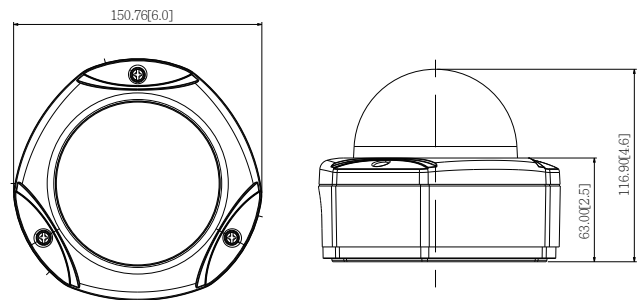

PHOTO INDICATION

- 1 Reset Button
- 2 MicroSDHC Card Slot
- 3 Ethernet Port

DIMENSION DIAGRAM

Unit: mm [inch]

ACCESSORY OPTIONS

Dome Cover		
PDCX-1101		4-inch, smoke, vandal proof

Popular Mounting Solutions		
Surface	Accessories not required	
Wall	PMAX-0308	
Pendant	PMAX-0101 PMAX-0103	
Corner	PMAX-0101 PMAX-0303 PMAX-0402	
Pole	PMAX-0101 PMAX-0303 PMAX-0503	
Flush	PMAX-1003	

• Interface

Local Storage	MicroSDHC memory card slot (card not included)
---------------	------------------------------------------------

• General

Power Source / Consumption	PoE Class 2 (IEEE802.3af) / 3.29W (IR on)
Weight	975 g (2.15 lb)
Dimensions (Ø x H)	150.76 mm x 116.9 mm (6" x 4.6")
Environmental Casing	Weatherproof (IP66 rated); Transparent vandal proof dome cover (IK10 rated)
Mount Type	Surface, Pendant, Wall, Corner, Pole, Flush
Starting Temperature	-20°C ~ 50°C (-4°F ~ 122°F)
Operating Temperature	-40°C ~ 50°C (-40°F ~ 122°F)
Operating Humidity	10% ~ 85% RH
Approvals	CE (EN 55022 Class B, EN 55024), FCC (Part15 Subpart B Class B), IK10, IP66