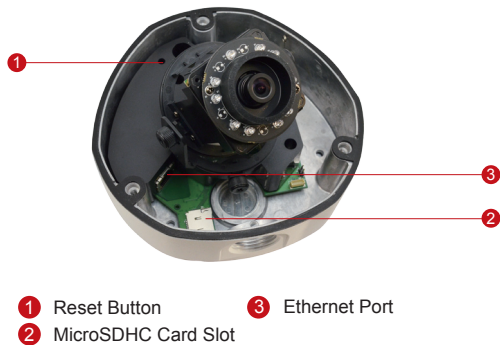

E72

3MP Outdoor Dome with D/N, IR, Basic WDR, Fixed lens

- Progressive Scan CMOS
- Day and night function with mechanical IR cut filter
- Minimum illumination 0 lux with IR LED on
- Built-in f2.93mm / F2.0 Megapixel fixed lens
- 15 fps at 2048 x 1536 resolution
- Selectable H.264 HP, MJPEG compressions with dual streaming
- Video motion detection
- Basic WDR
- Vandal proof IK10 rated and weatherproof IP66 rated casing
- MircoSDHC card slot for local storage
- Powered by PoE Class 2

PHOTO INDICATION

DIMENSION DIAGRAM

Unit: mm [inch]

ACCESSORY OPTIONS

Dome Cover

PDCX-1101 4-inch, smoke, vandal proof

Popular Mounting Solutions

Surface	Accessories not required
Wall	PMAX-0308
Pendant	PMAX-0101 + PMAX-0103
Corner	PMAX-0101 + PMAX-0303 + PMAX-0402
Pole	PMAX-0101 + PMAX-0303 + PMAX-0503
Flush	PMAX-1003

* For more mounting solutions, please refer to Project Planner on www.acti.com

PRODUCT SPECIFICATION

E72

• Device

Device Type	Outdoor Dome Camera
Image Sensor	Progressive Scan CMOS
Sensor Size	1/3.2"
Day / Night	Yes
Minimum Illumination	Color: 0.1 lux at F2.0 (30 IRE, 2400°K); B/W: 0 lux (IR LED on)
Color to B/W switch	ISP based switch, configurable
Mechanical IR Cut Filter	Yes
IR Sensitivity Range	700~1100nm
IR LED	IR LED x 10 (850nm)
IR Working Distance	15 m (0 lux, 30 IRE, Max exposure gain)
Electronic Shutter	1/5 ~ 1/2,000 sec (manual mode); 1/5 ~ 1/10,000 sec (auto mode)