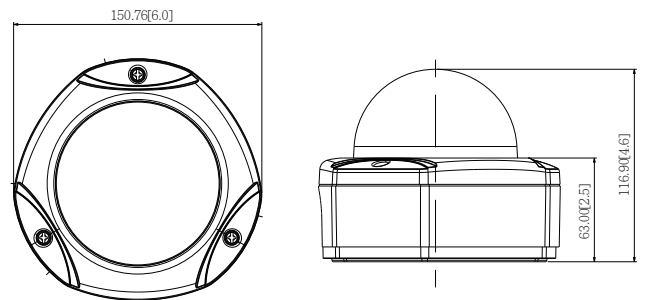

PHOTO INDICATION

DIMENSION DIAGRAM

Unit: mm [inch]

ACCESSORY OPTIONS

Dome Cover

PDCX-1101 4-inch, smoke, vandal proof

Popular Mounting Solutions

Surface	Accessories not required
Wall	PMAX-0308
Pendant	PMAX-0101 + PMAX-0103
Corner	PMAX-0101 + PMAX-0303 + PMAX-0402
Pole	PMAX-0101 + PMAX-0303 + PMAX-0503
Flush	PMAX-1003

• Interface

Local Storage	MicroSDHC memory card slot (card not included)
---------------	--

• General

Power Source / Consumption	PoE Class 2 (IEEE802.3af) / 4.54W (IR on)
Weight	975 g (2.15 lb)
Dimensions (Ø x H)	150.76 mm x 116.9 mm (6" x 4.6")
Environmental Casing	Weatherproof (IP66 rated); Transparent vandal proof dome cover (IK10 rated)
Mount Type	Surface, Pendant, Wall, Corner, Pole, Flush
Starting Temperature	-20°C ~ 50°C (-4°F ~ 122°F)
Operating Temperature	-40°C ~ 50°C (-40°F ~ 122°F)
Operating Humidity	10% ~ 85% RH
Approvals	CE (EN 55022 Class B, EN 55024), FCC (Part15 Subpart B Class B), IK10, IP66