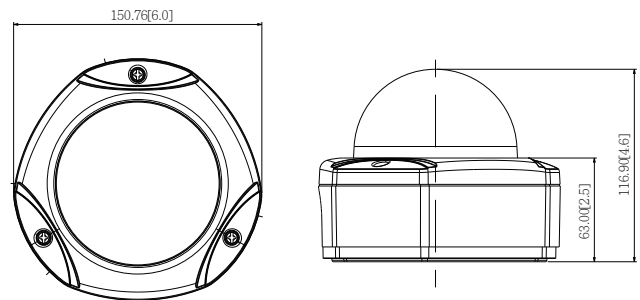

PHOTO INDICATION

DIMENSION DIAGRAM

Unit: mm [inch]

ACCESSORY OPTIONS

Dome Cover		
PDCX-1101		4-inch, smoke, vandal proof

Popular Mounting Solutions		
Surface	Accessories not required	
Wall	PMAX-0308	
Pendant	PMAX-0101 PMAX-0103	
Corner	PMAX-0101 PMAX-0303 PMAX-0402	
Pole	PMAX-0101 PMAX-0303 PMAX-0503	
Flush	PMAX-1003	
		

• Interface

Local Storage	MicroSDHC memory card slot (card not included)
---------------	--

• General

Power Source / Consumption	PoE Class 2 (IEEE802.3af) / 4.58W (IR on)
Weight	975 g (2.15 lb)
Dimensions (Ø x H)	150.76 mm x 116.9 mm (6" x 4.6")
Environmental Casing	Weatherproof (IP66 rated); Transparent vandal proof dome cover (IK10 rated)
Mount Type	Surface, Pendant, Wall, Corner, Pole, Flush
Starting Temperature	-20°C ~ 50°C (-4°F ~ 122°F)
Operating Temperature	-40°C ~ 50°C (-40°F ~ 122°F)
Operating Humidity	10% ~ 85% RH
Approvals	CE (EN 55022 Class B, EN 55024), FCC (Part15 Subpart B Class B), IK10, IP66