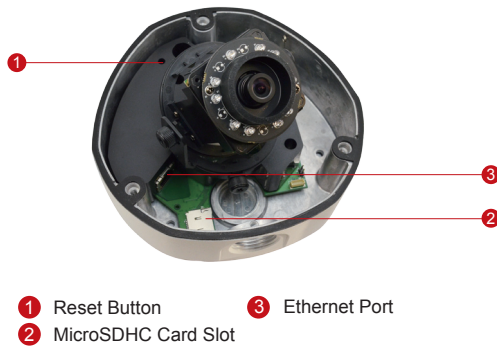

E73

5MP Outdoor Dome with D/N, IR, Basic WDR, Fixed lens

- Progressive Scan CMOS
- Day and night function with mechanical IR cut filter
- Minimum illumination 0 lux with IR LED on
- Built-in f2.93mm / F2.0 Megapixel fixed lens
- 15 fps at 2592 x 1944 resolution
- Selectable H.264 HP, MJPEG compressions with dual streaming
- Video motion detection
- Basic WDR
- Vandal proof IK10 rated and weatherproof IP66 rated casing
- MircoSDHC card slot for local storage
- Powered by PoE Class 2

PHOTO INDICATION

DIMENSION DIAGRAM

Unit: mm [inch]

ACCESSORY OPTIONS

Dome Cover		
PDCX-1101		4-inch, smoke, vandal proof

Popular Mounting Solutions		
Surface	Accessories not required	
Wall	PMAX-0308	
Pendant	PMAX-0101 PMAX-0103	
Corner	PMAX-0101 PMAX-0303 PMAX-0402	
Pole	PMAX-0101 PMAX-0303 PMAX-0503	
Flush	PMAX-1003	
		

* For more mounting solutions, please refer to Project Planner on www.acti.com

PRODUCT SPECIFICATION

E73

• Device

Device Type	Outdoor Dome Camera
Image Sensor	Progressive Scan CMOS
Sensor Size	1/3.2"
Day / Night	Yes
Minimum Illumination	Color: 0.1 lux at F2.0 (30 IRE, 2400°K); B/W: 0 lux (IR LED on)
Color to B/W switch	ISP based switch, configurable
Mechanical IR Cut Filter	Yes
IR Sensitivity Range	700~1100nm
IR LED	IR LED x 10 (850nm)
IR Working Distance	15 m (0 lux, 30 IRE, Max exposure gain)
Electronic Shutter	1/5 ~ 1/2,000 sec (manual mode); 1/5 ~ 1/10,000 sec (auto mode)