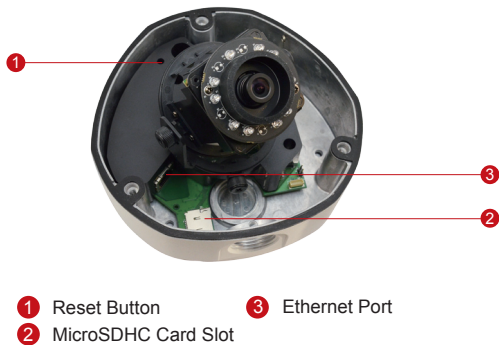

E83

5MP Outdoor Dome with D/N, IR, Basic WDR, Vari-focal lens

- Progressive Scan CMOS
- Day and night function with mechanical IR cut filter
- Minimum illumination 0 lux with IR LED on
- Built-in f2.8~12mm / F1.4 Megapixel vari-focal lens
- 15 fps at 2592 x 1944 resolution
- Selectable H.264 HP, MJPEG compressions with dual streaming
- Video motion detection
- Basic WDR
- Vandal proof IK10 rated and weatherproof IP66 rated casing
- MicroSDHC card slot for local storage
- Powered by PoE Class 2

PHOTO INDICATION

- 1 Reset Button
- 2 MicroSDHC Card Slot
- 3 Ethernet Port

DIMENSION DIAGRAM

Unit: mm [inch]

ACCESSORY OPTIONS

Dome Cover

PDCX-1101 4-inch, smoke, vandal proof

Popular Mounting Solutions

PRODUCT SPECIFICATION

E83

• Device

Device Type	Outdoor Dome Camera
Image Sensor	Progressive Scan CMOS
Sensor Size	1/3.2"
Day / Night	Yes
Minimum Illumination	Color: 0.1 lux at F1.4 (30 IRE, 2400°K); B/W: 0 lux (IR LED on)
Color to B/W switch	ISP based switch, configurable
Mechanical IR Cut Filter	Yes
IR Sensitivity Range	700~1100nm
IR LED	IR LED x 15 (850nm)
IR Working Distance	15 m (0 lux, 30 IRE, Max exposure gain)
Electronic Shutter	1/5 ~ 1/2,000 sec (manual mode); 1/5 ~ 1/10,000 sec (auto mode)

• Interface

Local Storage	MicroSDHC memory card slot (card not included)
---------------	--

• General

Power Source / Consumption	PoE Class 2 (IEEE802.3af) / 4.8 W (IR on)
Weight	975 g (2.15 lb)
Dimensions (Ø x H)	150.76 mm x 116.9 mm (6" x 4.6")
Environmental Casing	Weatherproof (IP66 rated); Transparent vandal proof dome cover (IK10 rated)
Mount Type	Surface, Pendant, Wall, Corner, Pole, Flush
Starting Temperature	-20°C ~ 50°C (-4°F ~ 122°F)
Operating Temperature	-40°C ~ 50°C (-40°F ~ 122°F)
Operating Humidity	10% ~ 85% RH
Approvals	CE (EN 55022 Class B, EN 55024), FCC (Part15 Subpart B Class B), IK10, IP66