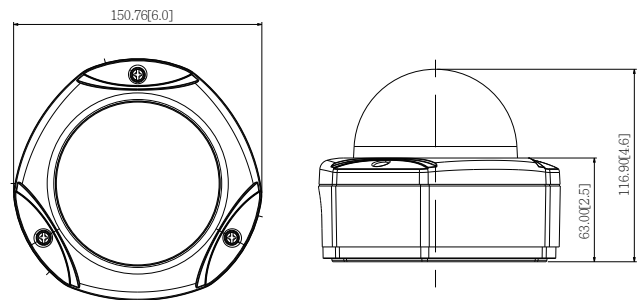

PHOTO INDICATION

- 1 Reset Button
- 2 MicroSDHC Card Slot
- 3 Ethernet Port

DIMENSION DIAGRAM

Unit: mm [inch]

ACCESSORY OPTIONS

Dome Cover

PDCX-1101 4-inch, smoke, vandal proof

Popular Mounting Solutions

PRODUCT SPECIFICATION

E83

• Device

Device Type	Outdoor Dome Camera
Image Sensor	Progressive Scan CMOS
Sensor Size	1/3.2"
Day / Night	Yes
Minimum Illumination	Color: 0.1 lux at F1.4 (30 IRE, 2400°K); B/W: 0 lux (IR LED on)
Color to B/W switch	ISP based switch, configurable
Mechanical IR Cut Filter	Yes
IR Sensitivity Range	700~1100nm
IR LED	IR LED x 15 (850nm)
IR Working Distance	15 m (0 lux, 30 IRE, Max exposure gain)
Electronic Shutter	1/5 ~ 1/2,000 sec (manual mode); 1/5 ~ 1/10,000 sec (auto mode)

• Interface

Local Storage	MicroSDHC memory card slot (card not included)
---------------	--

• General

Power Source / Consumption	PoE Class 2 (IEEE802.3af) / 4.8 W (IR on)
Weight	975 g (2.15 lb)
Dimensions (Ø x H)	150.76 mm x 116.9 mm (6" x 4.6")
Environmental Casing	Weatherproof (IP66 rated); Transparent vandal proof dome cover (IK10 rated)
Mount Type	Surface, Pendant, Wall, Corner, Pole, Flush
Starting Temperature	-20°C ~ 50°C (-4°F ~ 122°F)
Operating Temperature	-40°C ~ 50°C (-40°F ~ 122°F)
Operating Humidity	10% ~ 85% RH
Approvals	CE (EN 55022 Class B, EN 55024), FCC (Part15 Subpart B Class B), IK10, IP66