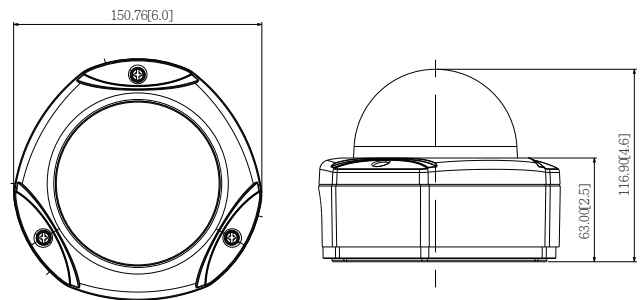

PHOTO INDICATION

- 1 Reset Button
- 2 MicroSDHC Card Slot
- 3 Ethernet Port

DIMENSION DIAGRAM

Unit: mm [inch]

ACCESSORY OPTIONS

Dome Cover		
PDCX-1101		4-inch, smoke, vandal proof

Popular Mounting Solutions		
Surface	Accessories not required	
Wall	PMAX-0308	
Pendant	PMAX-0101 PMAX-0103	
Corner	PMAX-0101 PMAX-0303 PMAX-0402	
Pole	PMAX-0101 PMAX-0303 PMAX-0503	
Flush	PMAX-1003	

* For more mounting solutions, please refer to Project Planner on www.acti.com

PRODUCT SPECIFICATION

E86

• Device

Device Type	Outdoor Dome Camera
Image Sensor	Progressive Scan CMOS
Sensor Size	1/3"
Day / Night	Yes
Minimum Illumination	Color: 0.1 lux at F1.4 (30 IRE, 2400°K); B/W: 0 lux (IR LED on)
Color to B/W switch	ISP based switch, configurable
Mechanical IR Cut Filter	Yes
IR Sensitivity Range	700~1100nm
IR LED	IR LED x 15 (850nm)
IR Working Distance	15 m (0 lux, 30 IRE, Max exposure gain)
Electronic Shutter	1/5 ~ 1/2,000 sec (manual mode); 1/5 ~ 1/10,000 sec (auto mode)

• Interface

Local Storage	MicroSDHC memory card slot (card not included)
---------------	--

• General

Power Source / Consumption	PoE Class 2 (IEEE802.3af) / 5.39 W (IR on)
Weight	1015 g (2.24lb)
Dimensions (Ø x H)	150.76 mm x 116.9 mm (6" x 4.6")
Environmental Casing	Weatherproof (IP66 rated); Transparent vandal proof dome cover (IK10 rated)
Mount Type	Surface, Pendant, Wall, Corner, Pole, Flush
Starting Temperature	-20°C ~ 50°C (-4°F ~ 122°F)
Operating Temperature	-40°C ~ 50°C (-40°F ~ 122°F)
Operating Humidity	10% ~ 85% RH
Approvals	CE (EN 55022 Class B, EN 55024), FCC (Part15 Subpart B Class B), IK10, IP66