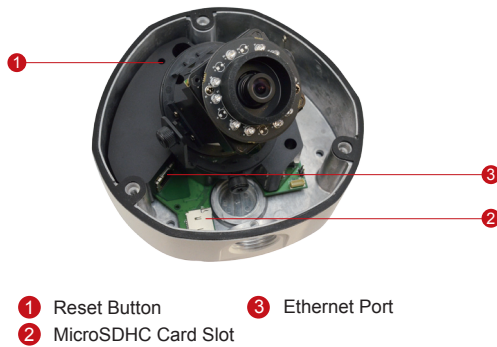

E86

3MP Outdoor Dome with D/N, IR, Superior WDR, Vari-focal lens

- Progressive Scan CMOS
- Day and night function with mechanical IR cut filter
- Minimum illumination 0 lux with IR LED on
- Built-in f2.8~12mm / F1.4 Megapixel vari-focal lens
- 15 fps at 2048 x 1536 resolution
- Selectable H.264 HP, MJPEG compressions with dual streaming
- Video motion detection
- Superior WDR
- Vandal proof IK10 rated and weatherproof IP66 rated casing
- MicroSDHC card slot for local storage
- Powered by PoE Class 2

PHOTO INDICATION

- 1 Reset Button
- 2 MicroSDHC Card Slot
- 3 Ethernet Port

DIMENSION DIAGRAM

Unit: mm [inch]

ACCESSORY OPTIONS

Dome Cover		
PDCX-1101		4-inch, smoke, vandal proof

Popular Mounting Solutions		
Surface	Accessories not required	
Wall	PMAX-0308	
Pendant	PMAX-0101 PMAX-0103	
Corner	PMAX-0101 PMAX-0303 PMAX-0402	
Pole	PMAX-0101 PMAX-0303 PMAX-0503	
Flush	PMAX-1003	

* For more mounting solutions, please refer to Project Planner on www.acti.com

PRODUCT SPECIFICATION

E86

• Device

Device Type	Outdoor Dome Camera
Image Sensor	Progressive Scan CMOS
Sensor Size	1/3"
Day / Night	Yes
Minimum Illumination	Color: 0.1 lux at F1.4 (30 IRE, 2400°K); B/W: 0 lux (IR LED on)
Color to B/W switch	ISP based switch, configurable
Mechanical IR Cut Filter	Yes
IR Sensitivity Range	700~1100nm
IR LED	IR LED x 15 (850nm)
IR Working Distance	15 m (0 lux, 30 IRE, Max exposure gain)
Electronic Shutter	1/5 ~ 1/2,000 sec (manual mode); 1/5 ~ 1/10,000 sec (auto mode)